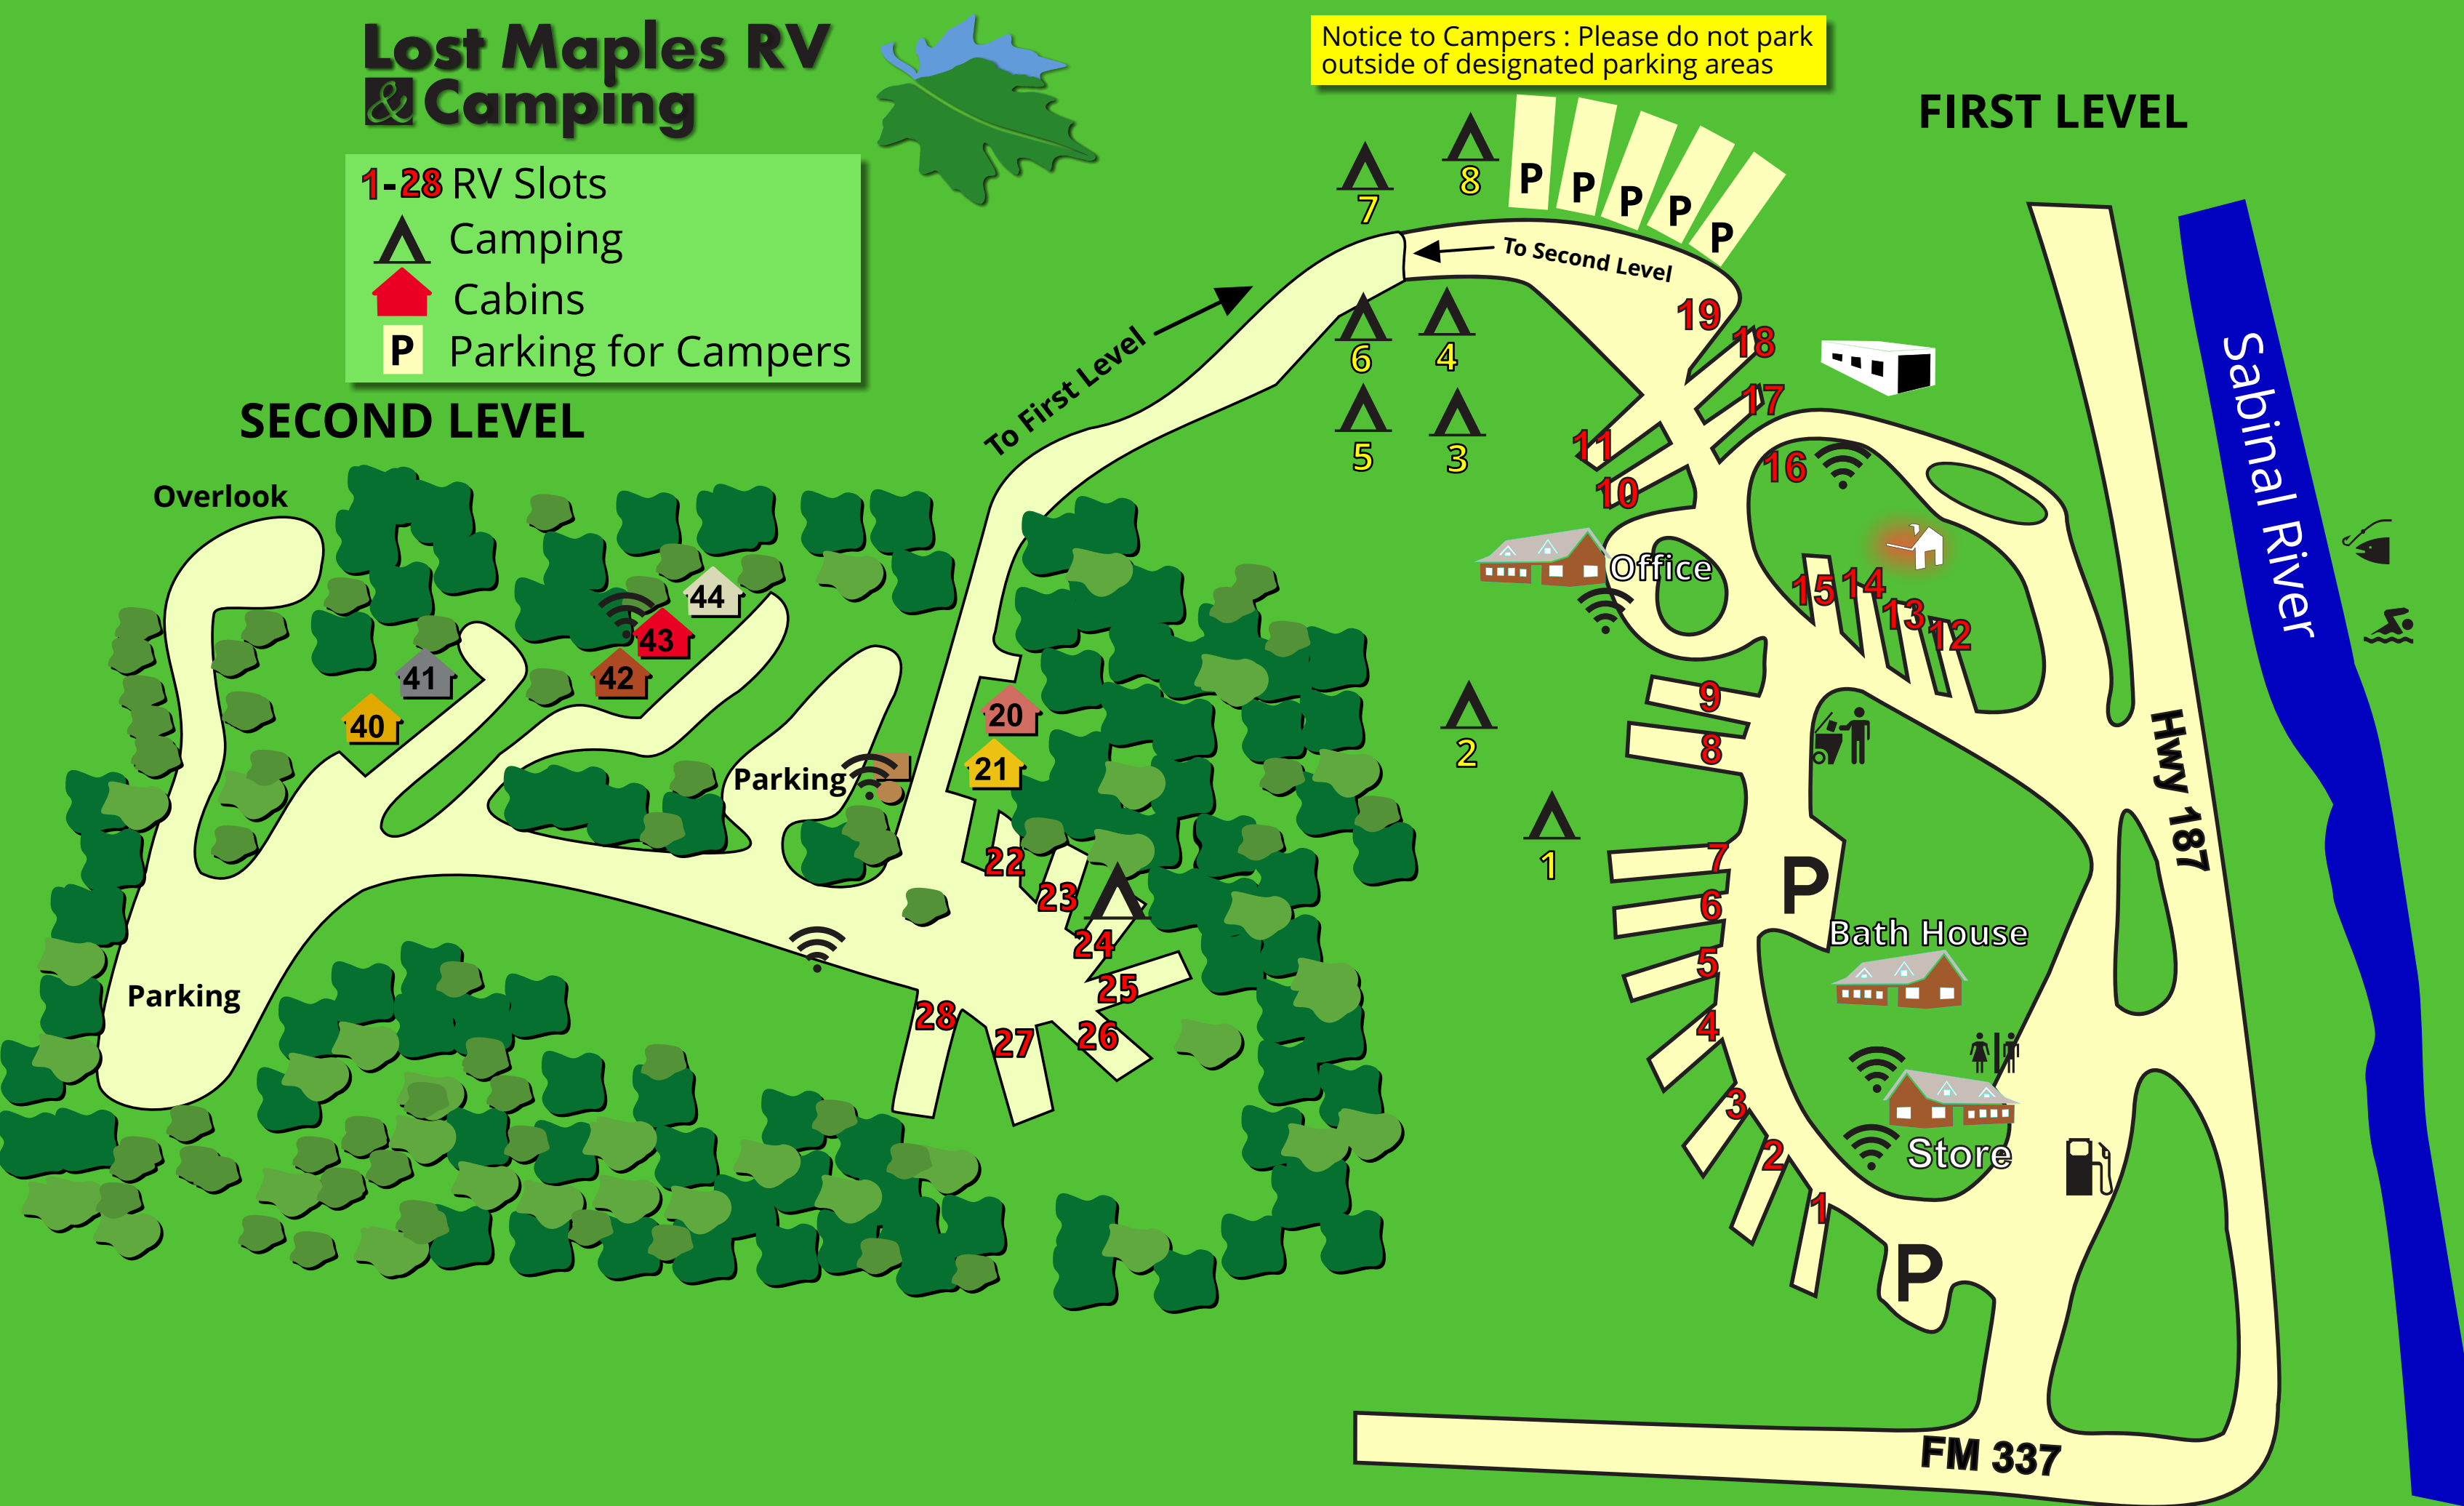

Lost Maples RV & Camping

- 1-28 RV Slots
- ▲ Camping
- 🏠 Cabins
- P Parking for Campers

Notice to Campers : Please do not park outside of designated parking areas

FIRST LEVEL

SECOND LEVEL

Sabinal River

Hwy 187

FM 337

Office

Bath House

Store

Parking

Parking

Overlook

To First Level

To Second Level